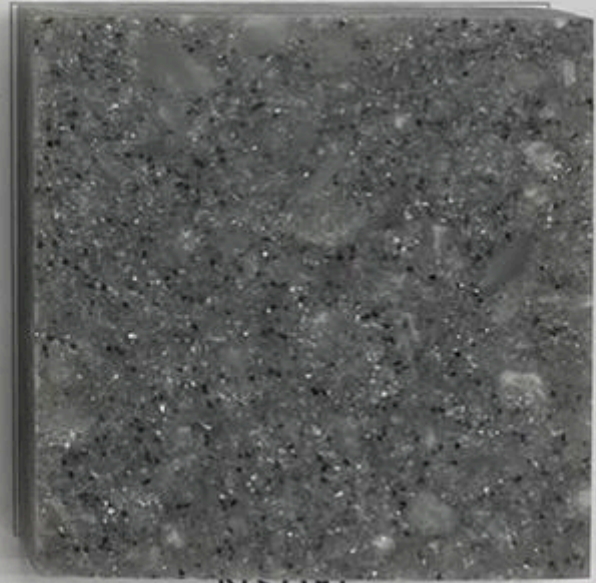

Marble Series

Marble Series

NS102

NS103

NS104

NS105

NEUTRA

RENOFIX SG

SINCE 2015

+65 8651 1344

Actual Colour may vary from Sample

Diamond Series

NS065

NS066

NS083

NS545

NS076

NS077

NS001

Standard Series

NS085

NS086

NS087

NS088