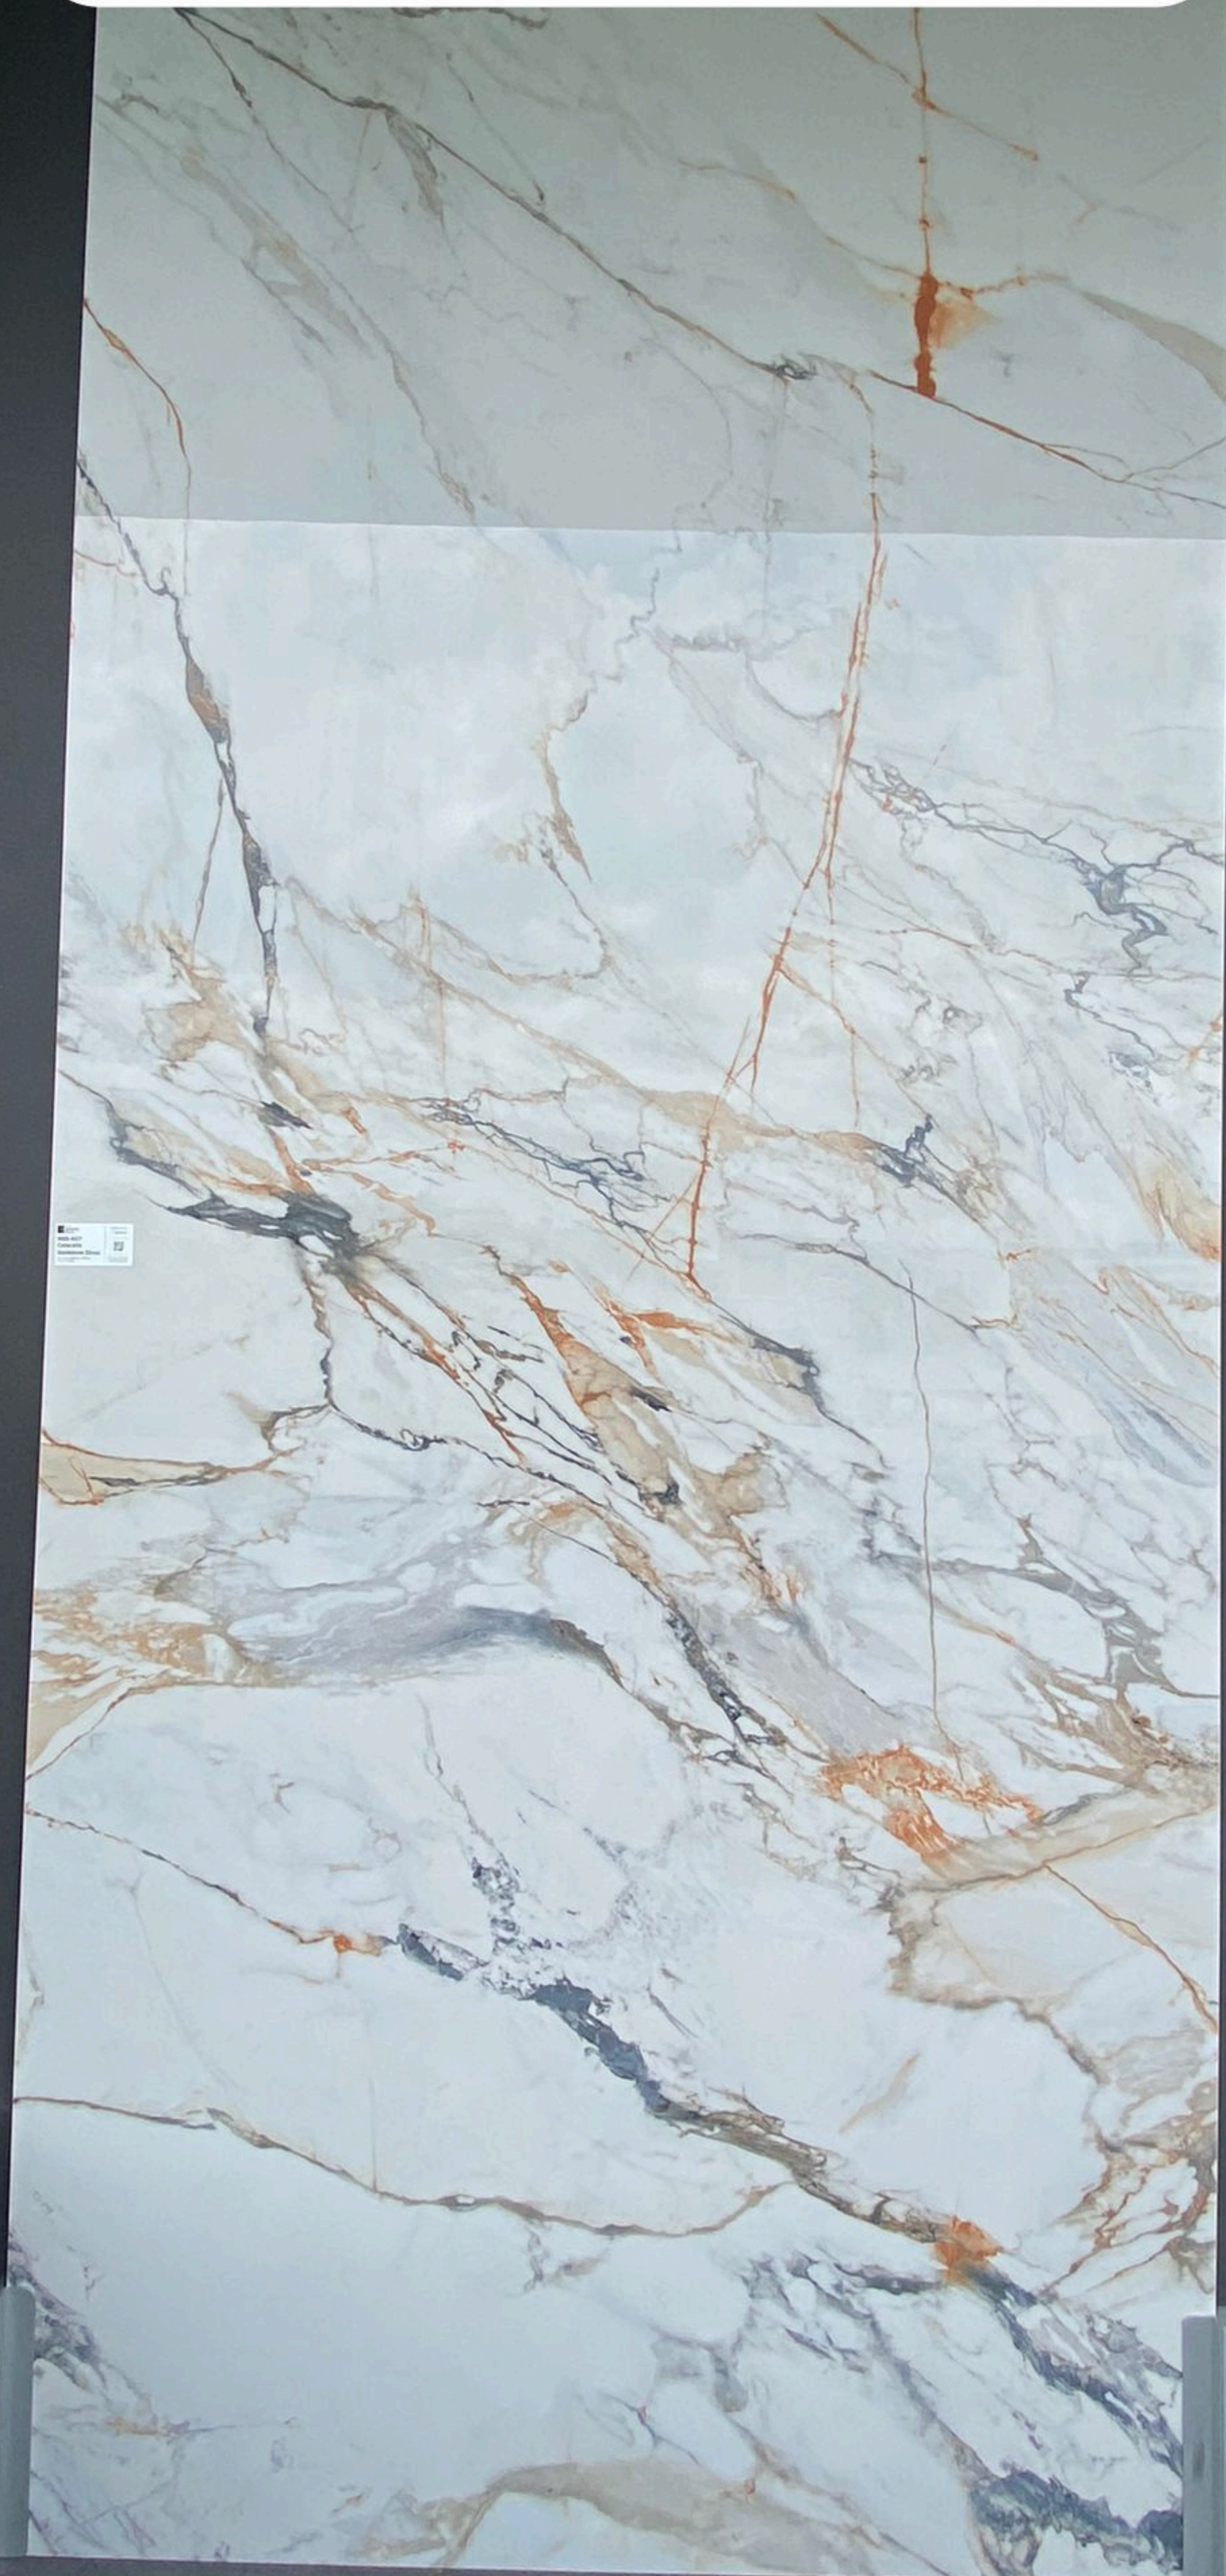

NSS606 (matte)

RENOFIX SG

SINCE 2015

+65 8651 1344

NSS607 (polish)

RENOFIX SG

SINCE 2015

 +65 8651 1344