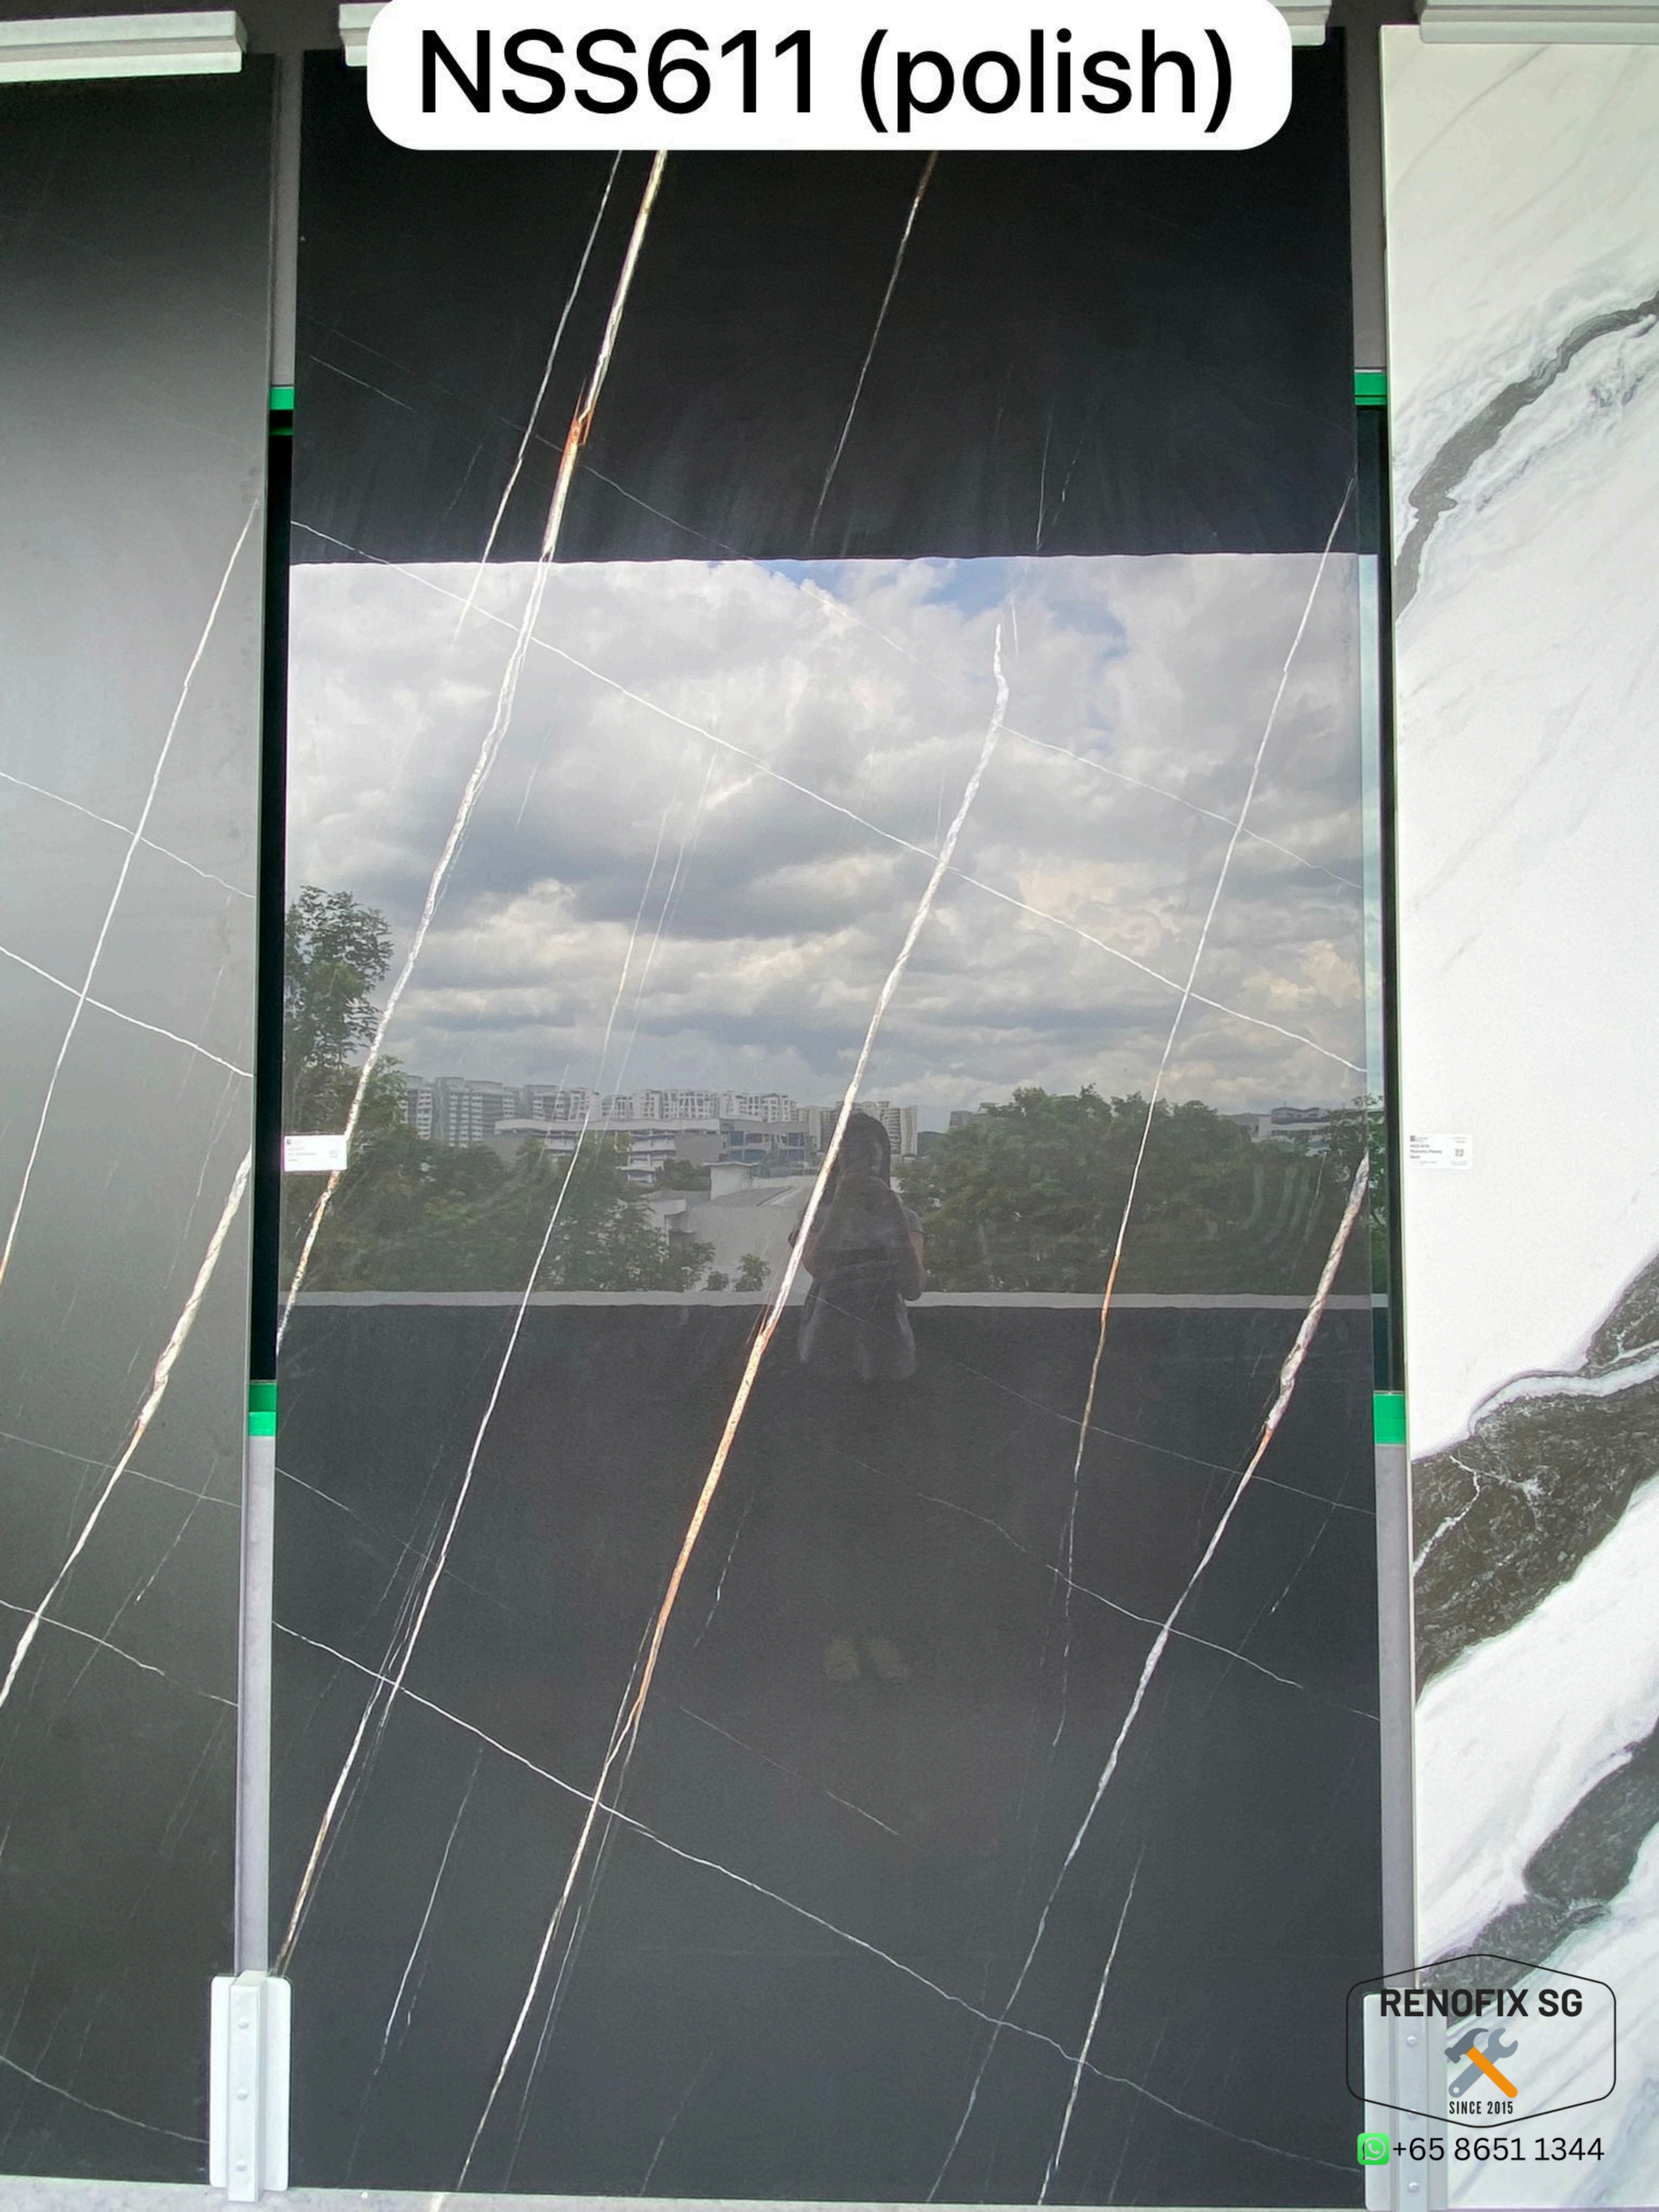

NSS611 (polish)

+65 8651 1344