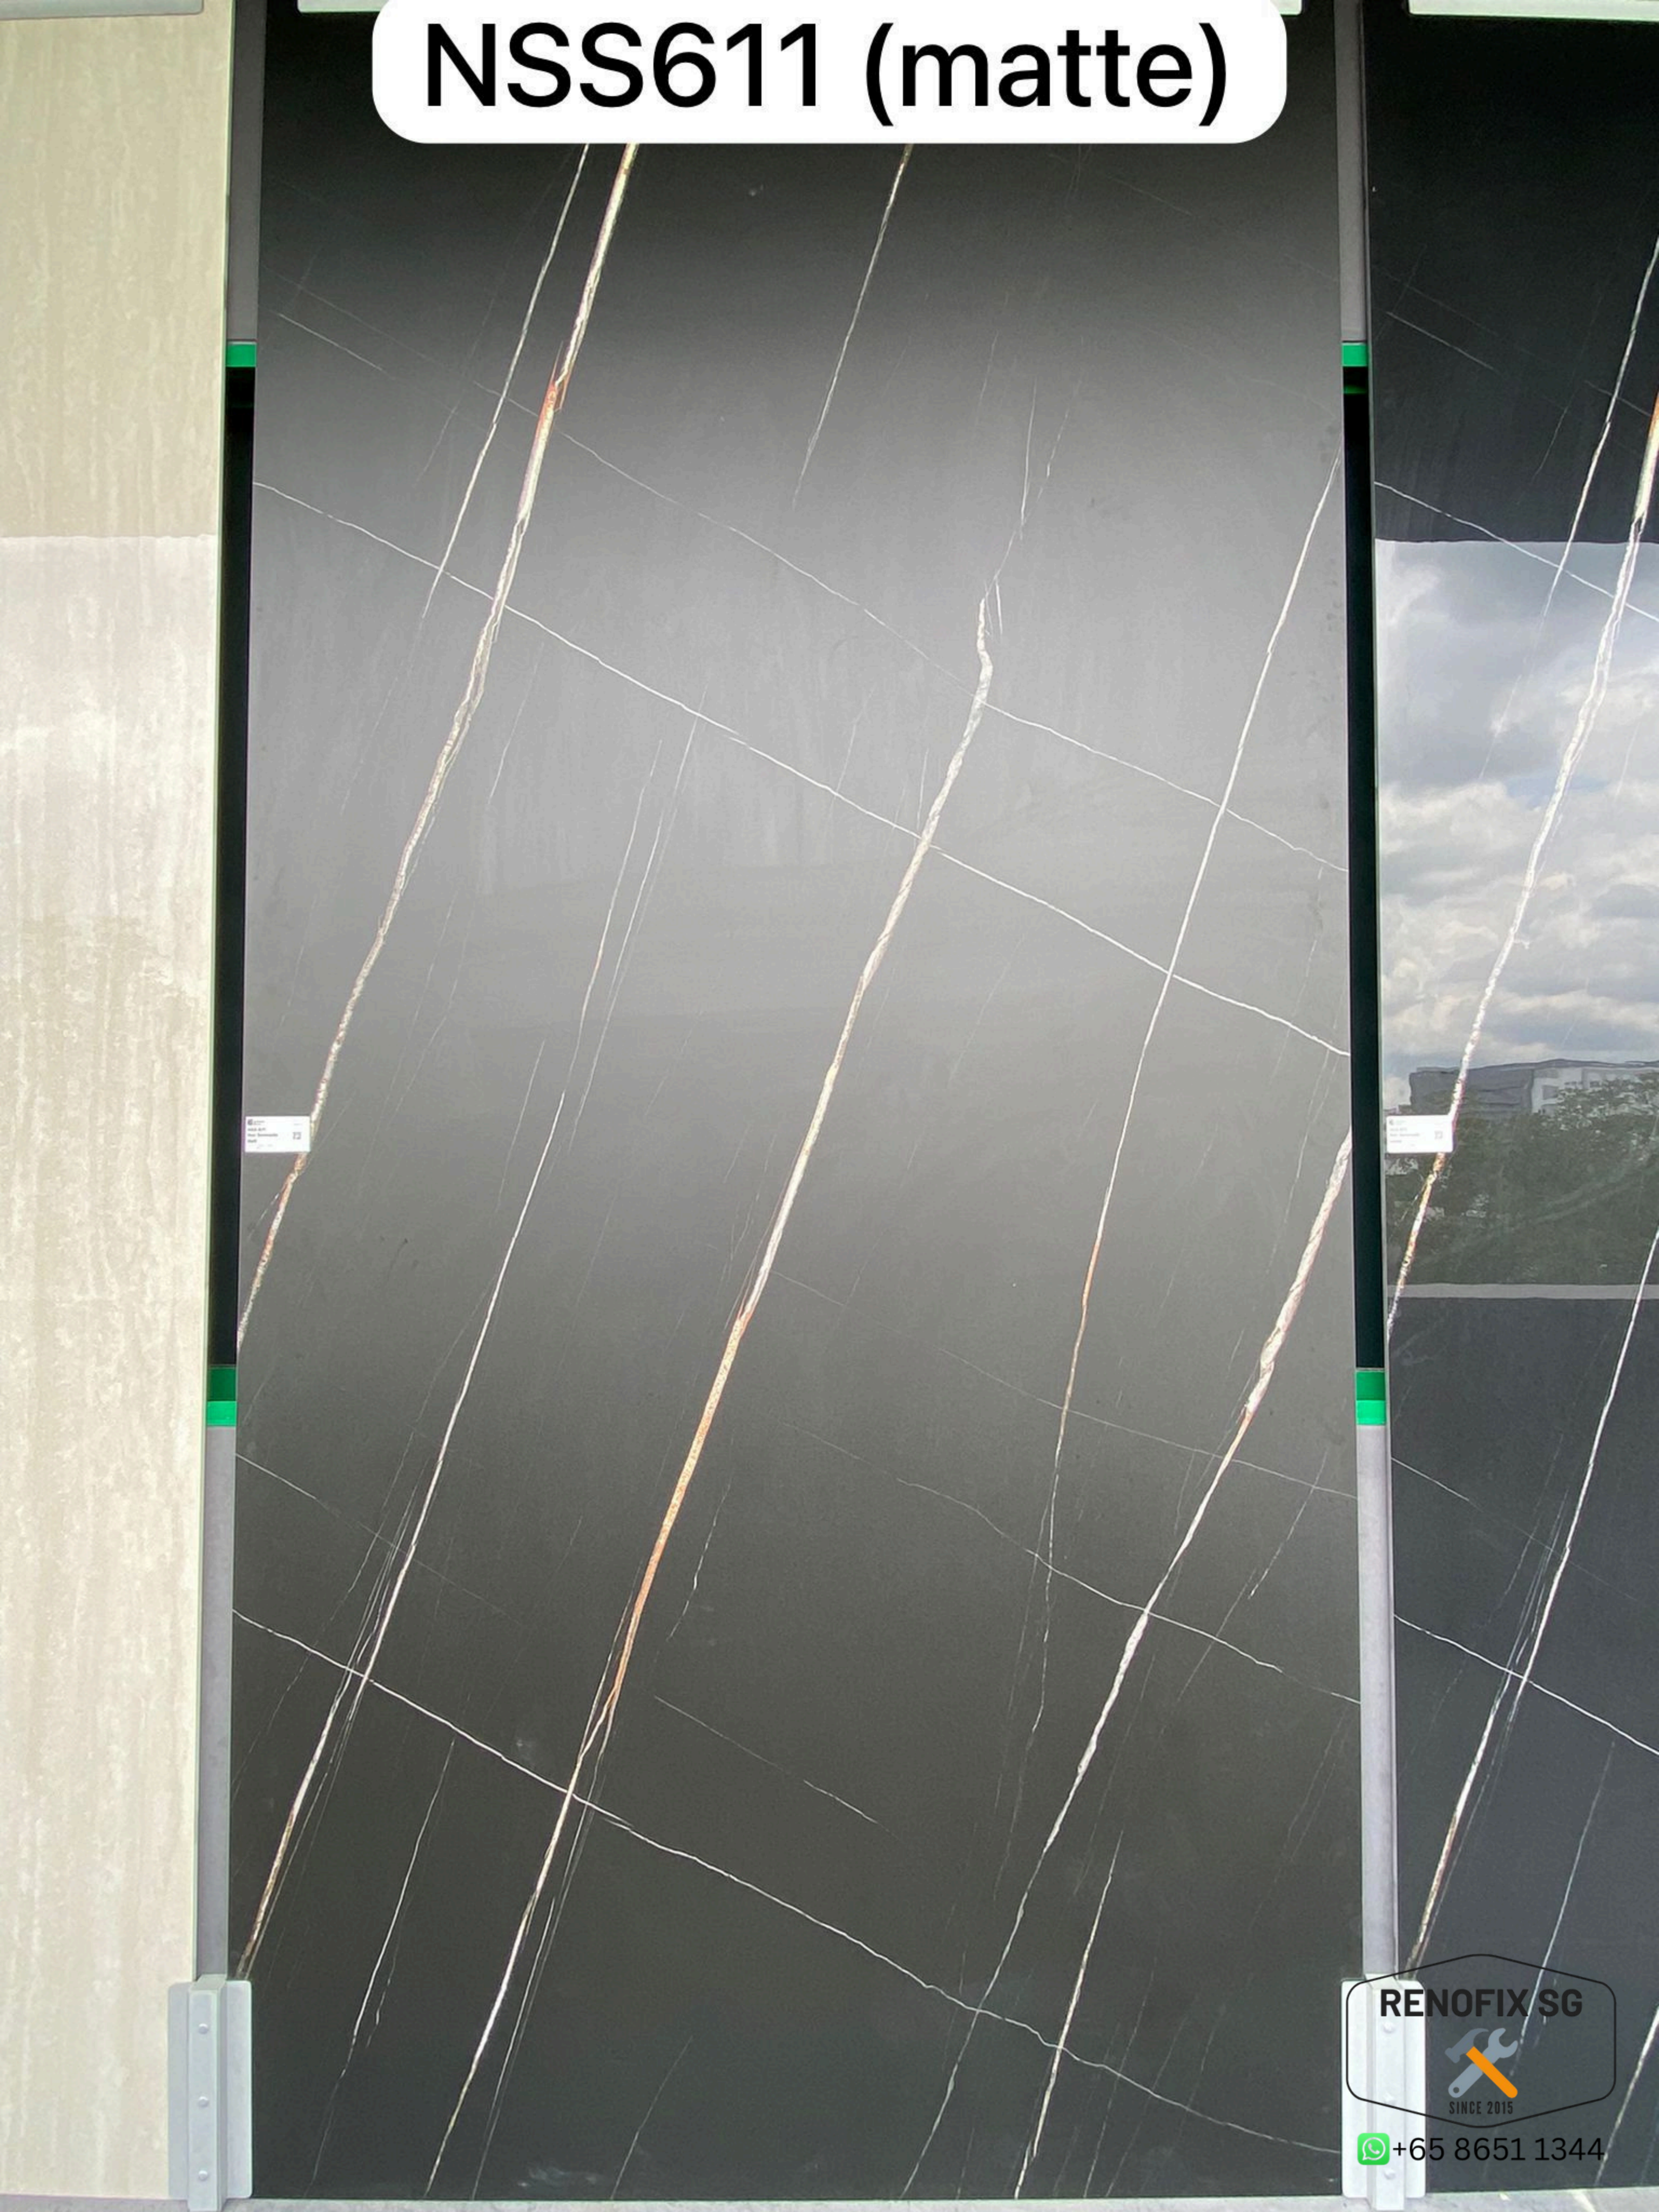

NSS611 (matte)

+65 8651 1344