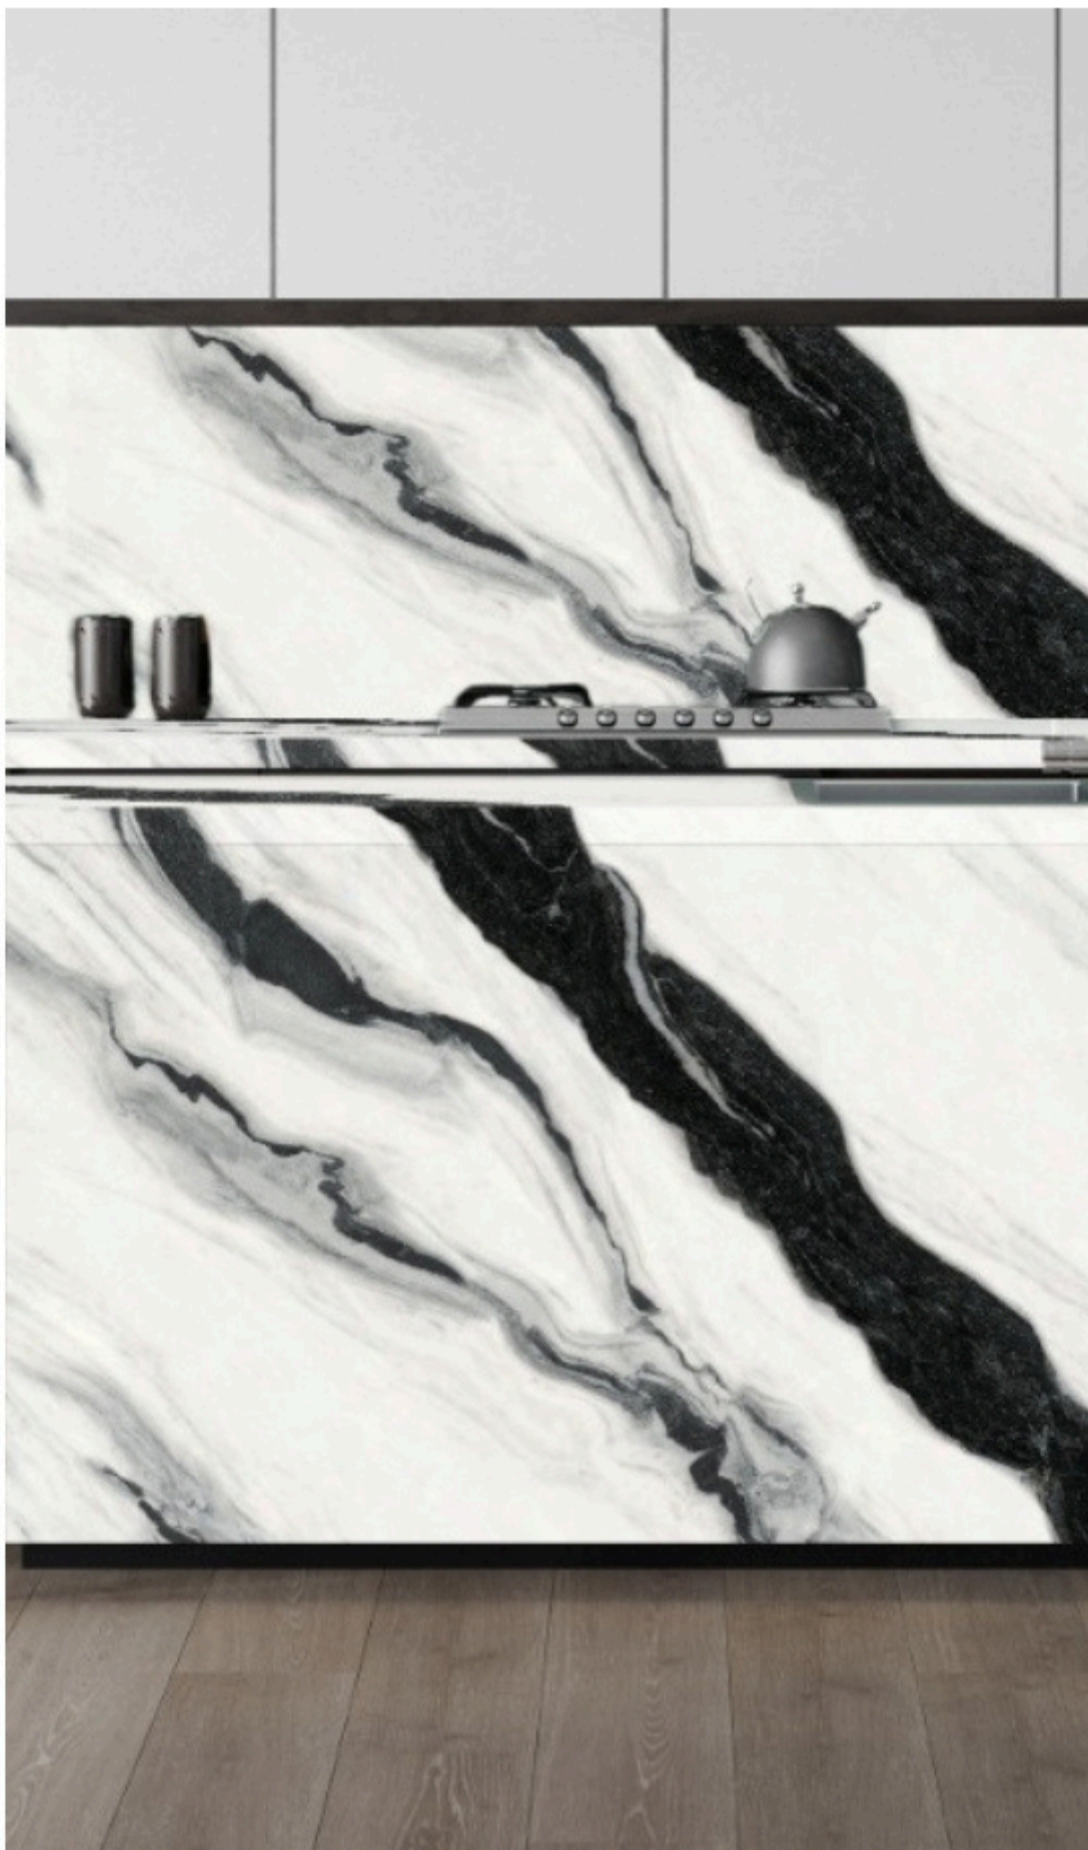

NEUTRA

Sintered Stone

Sintered Stone

Neutra Sintered Stone, a game-changer in the market, not only replicates the beauty of natural stone through advanced engineering but also offers unparalleled affordability. Alongside its durability, heat resistance, and stain resistance, this material becomes a compelling option for both residential and commercial spaces. Particularly well-suited for kitchens and bathrooms, Neutra Sintered Stone sets a fresh benchmark in contemporary design by effortlessly blending aesthetic allure with cost-effectiveness. The simplified selection process enhances accessibility without sacrificing sophistication, making luxury more attainable than ever.

Facade

NSS-601

Noir Strata

1600 x 3200 x 12mm

Matt & Gloss

**Sample application photos are for illustrative purposes only. Actual slab colors and patterns may vary.*

NSS-602

Bianco Royale Gold